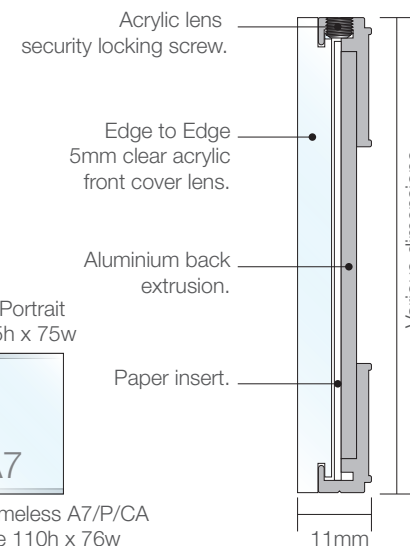

A3 Portrait
420h x 297w

Frameless A3/P/CA
Size 425h x 300w

A4 Portrait
297h x 210w

Frameless A4/P/CA
Size 302h x 212w

A5 Portrait
210h x 149w

Frameless A5/P/CA
Size 215h x 150w

A6 Portrait
149h x 105w

Frameless A6/P/CA
Size 154h x 106w

A7 Portrait
105h x 75w

Frameless A7/P/CA
Size 110h x 76w

Cross sectional view
of Frameless display unit

Installation method.
 Concealed screw fixings or
 double sided tape adhesive
 as appropriate.

A3 Landscape
297h x 420w

Frameless A3/L/CA
Size 302h x 422w

A4 Landscape
210h x 297w

Frameless A4/L/CA
Size 215h x 300w

A5 Landscape
149h x 210w

Frameless A5/L/CA
Size 154h x 212w

A6 Landscape
105h x 149w

Frameless A6/L/CA
Size 110h x 150w

A7 Landscape
75h x 105w

Frameless A7/L/CA
Size 80h x 106w